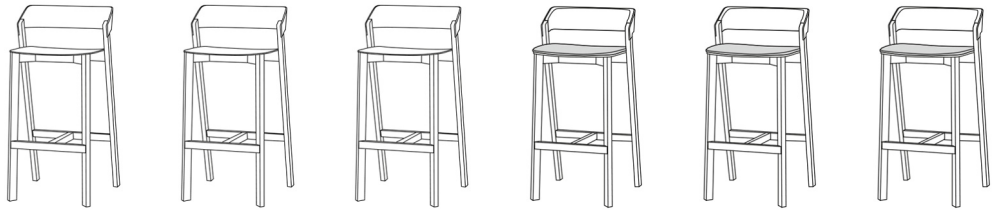

Ton

Merano

Alexander
Gufler

Product number	311 403	311 403	311 403	313 403	313 403	313 403
Type	barstool	barstool	barstool	barstool	barstool	barstool
Type of wood	beech	oak	am. walnut	beech	oak	am. walnut
Seat option	veneer	veneer	veneer	upholstery	upholstery	upholstery
Back option	veneer	veneer	veneer	veneer	veneer	veneer
Armrest option						
Technical Information	high/low	high/low	high/low	high/low	high/low	high/low
Total width (cm)	49	49	49	49	49	49
Total depth (cm)	47,9/44	47,9/44	47,9/44	47,9/44	47,9/44	47,9/44
Total height (cm)	99,4/82,4	99,4/82,4	99,4/82,4	99,4/82,4	99,4/82,4	99,4/82,4
Armrest height (cm)						
Seat height (cm)	78/61	78/61	78/61	80/63	80/63	80/63
Width of seat (cm)	44	44	44	44	44	44
Depth of seat (cm)	36	36	36	36	36	36
Weight of product (kg)	5,6/5,1	5,6/5,1	5,6/5,1	6,4/5,9	6,4/5,9	6,4/5,9
Consumption of fabric (m)				0,3	0,3	0,3
Consumption of leather (m²)				0,75	0,75	0,75
Packing (pcs)	1	1	1	1	1	1
Volume (m³/pc)	0,317/0,265	0,317/0,265	0,317/0,265	0,317/0,265	0,317/0,265	0,317/0,265
Package dimensions (cm)	53 × 50 × 104/ 53 × 50 × 87	53 × 50 × 104/ 53 × 50 × 87	53 × 50 × 104/ 53 × 50 × 87	53 × 50 × 104/ 53 × 50 × 87	53 × 50 × 104/ 53 × 50 × 87	53 × 50 × 104/ 53 × 50 × 87
Bicolour						
Stackability						
Embossed seat/backrest						
Leg connection colour						

10-YEAR
WARRANTY

ISO 9001 : 2015
ISO 14001 : 2015