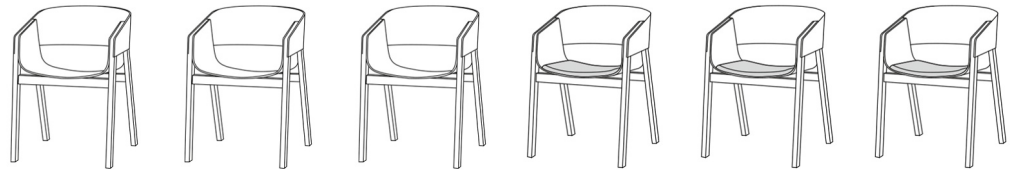

MERANO

Tall Modern
classic

Alexander Gufler (IT)

EN

The Merano product range includes a chair, an armchair, a lounge chair, a barstool and a handy trolley for stacked Merano chairs. Flexible plywood and the sharp leg lines unify the entire furniture set. The glued construction of these minimalist, all-wood products makes them shine – they are solid, despite not needing a single screw. This is our best-selling collection worldwide. The models' success is confirmed by the many awards the series has one, such as the Red Dot and Good Design.

ton.eu

Ton

Ton

Merano

Alexander
Gufler

Product number	321 400	321 400	321 400	323 400	323 400	323 400
Type	armchair	armchair	armchair	armchair	armchair	armchair
Type of wood	beech	oak	am. walnut	beech	oak	am. walnut
Seat option	veneer	veneer	veneer	upholstery	upholstery	upholstery
Back option	veneer	veneer	veneer	veneer	veneer	veneer
Armrest option						

Technical Information

Total width (cm)	54	54	54	54	54	54
Total depth (cm)	58	58	58	58	58	58
Total height (cm)	78	78	78	78	78	78
Armrest height (cm)	66	66	66	66	66	66
Seat height (cm)	45	45	45	47	47	47
Width of seat (cm)	47,5	47,5	47,5	47,5	47,5	47,5
Depth of seat (cm)	39	39	39	39	39	39
Weight of product (kg)	6,5	6,5	6,5	7,3	7,3	7,3
Consumption of fabric (m)				0,308	0,308	0,308
Consumption of leather (m ²)				0,77	0,77	0,77
Packing (pcs)	1	1	1	1	1	1
Volume (m ³ /pc)	0,353	0,353	0,353	0,353	0,353	0,353
Package dimensions (cm)	63 × 58 × 84	63 × 58 × 84	63 × 58 × 84	63 × 58 × 84	63 × 58 × 84	63 × 58 × 84
Bicolour						
Stackability						
Embossed seat/backrest						
Leg connection colour						